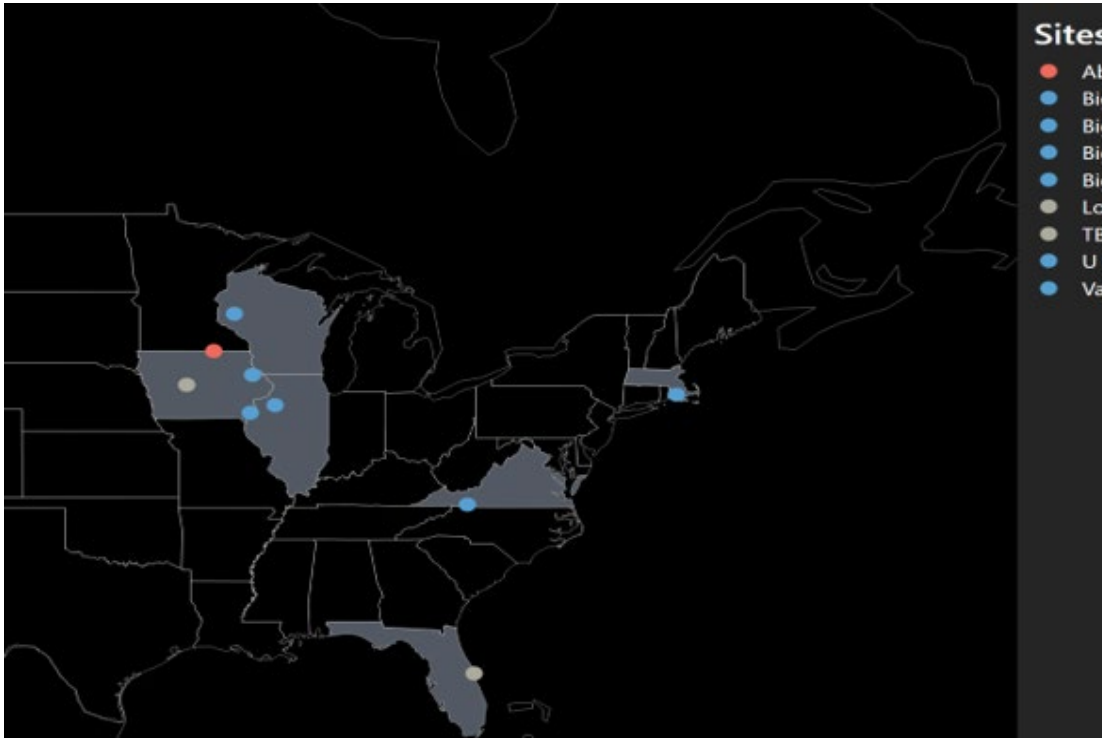

CORE CAPABILITIES

24/7 Proactive Monitoring and support of your system

Check in on the health of all your sites from anywhere in the world

Never worry about losing a quarter of data with offsite cloud backups

WHAT THIS LOOKS LIKE FOR YOUR TEAM

- Deploying this solution requires no additional work from your team. Just opt in and our team can begin proactively monitoring your DAS.
- 01 Opt into Trace IOT
- 02 Our system begins 24/7 monitoring of your site
- 03 If anything goes wrong, we know instantly
- 04 We'll immediately alert your team and support you through a resolution

TRACE Environmental Systems, Inc.
7 Park Lake Road | Sparta, NJ 07871 | Ph: 973.383.3550 | www.traceenv.com